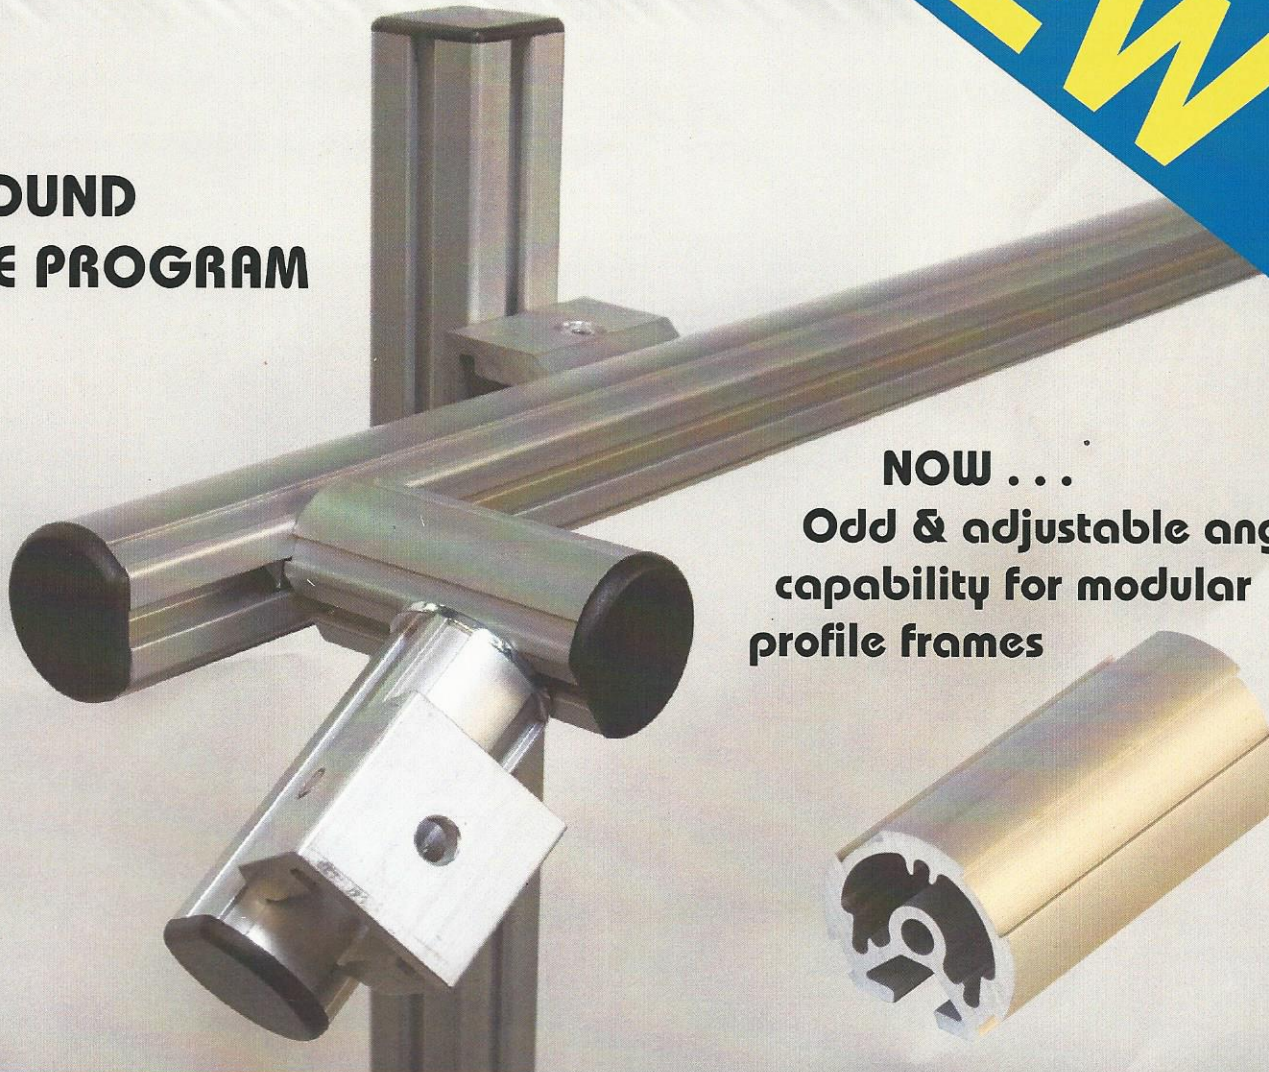

alex

NEW

**40 D ROUND
PROFILE PROGRAM**

**NOW ...
Odd & adjustable angle
capability for modular
profile frames**

SENSOR | CAMERA | LIGHT | BAR CODE READER | PRINT HEAD MOUNTS

CONVEYOR GUIDE RAIL

ENCLOSURES

a lex 40D ROUND SYSTEM FEATURES

- Super Modular
- Multiple Connect Options
- Pinch Connect for 90° Connections
- Seamless Compatability with all 40m Forum Profile Systems
- Robust Design
- Off the Shelf Component Solution to Custom Application
- Internal Wire Routing

**44901
STD PINCH
CONNECTOR**

**44059
UNIVERSAL
CONNECTION**

**44082
CORNER
FASTENER**

**44903
ADJUSTABLE CONNECTOR**

ROTATE SECTION

**CONVEYOR GUIDE
RAIL MOUNTS**

a lex

208 Jason Ct. • Corona, CA 92879
T: 951.734.9200 • F: 951.493.6677
www.ALEXPRODUCTS.com • 888.977.ALEX (2539)