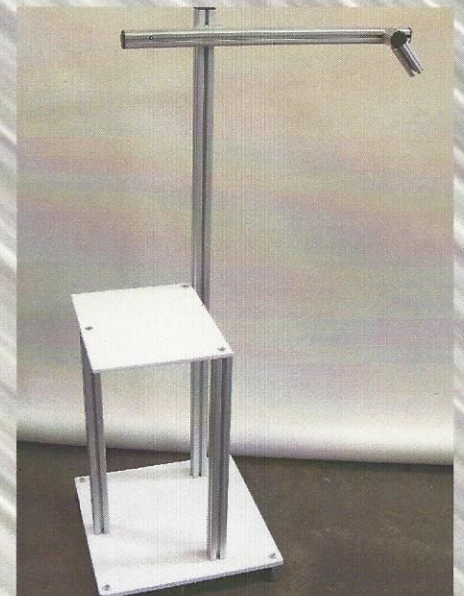

**ACCESSORIES
44950 BASE UNIT
44904 40M FLAT WASHER
44240 40D ROUND END CAP
44909 SOCKET T HANDLE**

APPLICATIONS

**CONVEYOR GUIDE
ROLLER CONVEYOR**

PRINT HEAD MOUNT

PIXEL SENSOR MOUNT

SENSOR MOUNT

**THRU BEAM SENSOR
& GUIDE RAIL MOUNT**